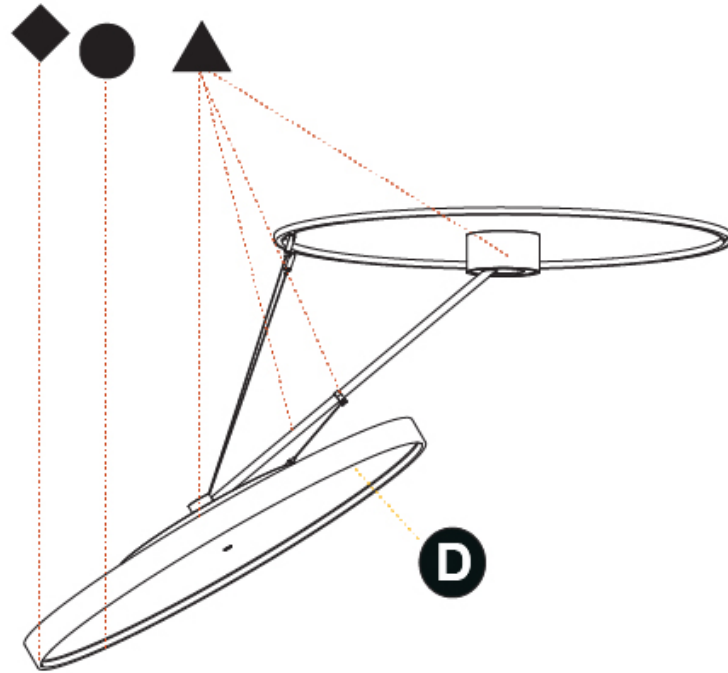

SIGN DIVA DANCER KORONA SUSPENSION

A30881-

PROJECT

TYPE

SPECIFIER

QUANTITY

DATE