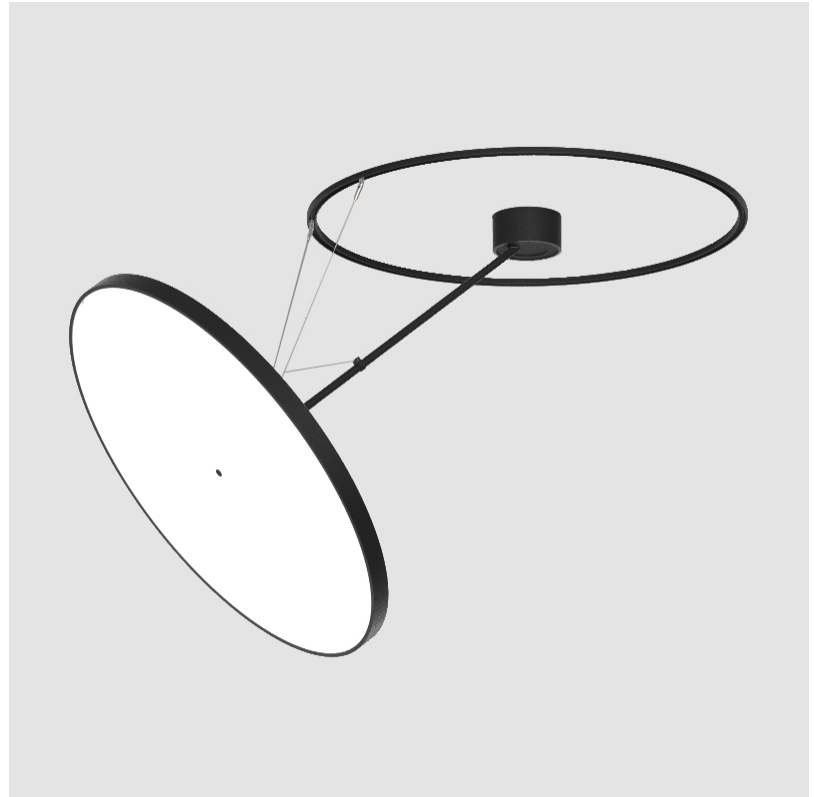

GENERAL

Series: Sign Diva Dancer
Subseries: Sign Diva Dancer
Partner: Prolight
Division: Architectural
Installation: Suspension
Product Type: Pendant
Mounting Location: Ceiling
Light Distribution: Adjustable

PHYSICAL

Shape: Round
Diameter (mm): 850
Diameter (in): 33 7/16
Height (mm): 870
Height (in): 34 1/4
Weight (kg): 9.8
Weight (lbs): 21.56
Diffuser: PMMA - Opal / Micro-Prism / Sparkling Secret / Vintage Industrial
Fixture Finish: SSR / BKV / CWI / CRY / HAB / UFT / ITA / RUA / FTG / MYG / LOD / PUS / FRO / FUP / KIA / POP / BLS / SPG / MEY / GOH / CHC / COM / ABZ / JAG / OBR / MOS / ROR
Fixture Material: PMMA / Extruded Aluminum / Steel

ELECTRICAL

Lamp Type: LED (Zhaga Standard)
Input Wattage (W): 96.8
Total Output Wattage (W): 76.8
Dimming: Tri-Mode (Non-Dimming and Phase Dimming (120Vac only) and 0-10V Dimming)
Driver Included: Yes
Driver Location: Integrated
Driver Type: Constant Current - Universal
Driver Class: Class 2
Input Voltage (V): 120 - 277
Constant Current (MA): 600

LED

Color Temperature (°K): 3000 / 3500 / 4000
Max. Delivered Lumen (lm): 11160 / 11388 / 11620
CRI: >90 CRI
Lamp Life (hrs): 50000

OPTICAL

Adjustability: Rotational Canopy 170°; Tilting Canopy ±50°; Tilting Head ±90°

RATINGS AND CERTIFICATIONS

Certified By: Certified for North American Standards
IP rating: IP20