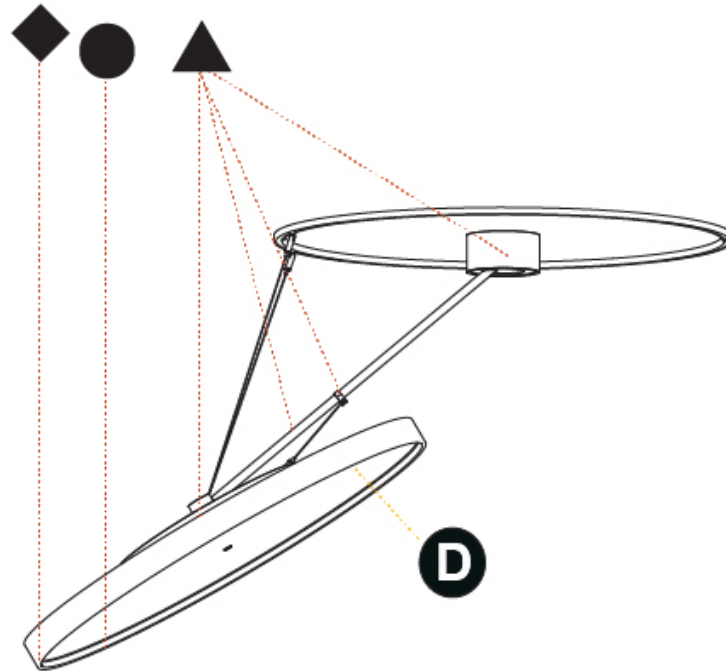

SIGN DIVA DANCER SUSPENSION

A30874-

PROJECT

TYPE

SPECIFIER

QUANTITY

DATE