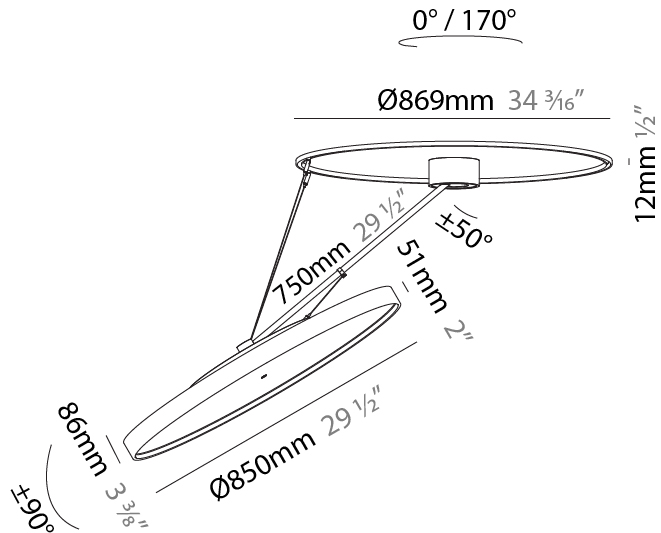

GENERAL

Series: Sign Diva Dancer
Subseries: Sign Diva Dancer
Partner: Prolight
Division: Architectural
Installation: Suspension
Product Type: Pendant
Mounting Location: Ceiling
Light Distribution: Adjustable

PHYSICAL

Shape: Round
Diameter (mm): 850
Diameter (in): 33 7/16
Height (mm): 870
Height (in): 34 1/4
Weight (kg): 9.8
Weight (lbs): 21.56
Diffuser: PMMA - Opal / Micro-Prism / Sparkling Secret / Vintage Industrial
Fixture Finish: SSR / BKV / CWI / CRY / HAB / UFT / ITA / RUA / FTG / MYG / LOD / PUS / FRO / FUP / KIA / POP / BLS / SPG / MEY / GOH / CHC / COM / ABZ / JAG / OBR / MOS / ROR
Fixture Material: PMMA / Extruded Aluminum / Steel

ELECTRICAL

Lamp Type: LED (Zhaga Standard)
Input Wattage (W): 96.8
Total Output Wattage (W): 76.8
Dimming: Tri-Mode (Non-Dimming and Phase Dimming (120Vac only) and 0-10V Dimming)
Driver Included: Yes
Driver Location: Integrated
Driver Type: Constant Current - Universal
Driver Class: Class 2
Input Voltage (V): 120 - 277
Constant Current (MA): 600

LED

Color Temperature (°K): 3000 / 3500 / 4000
Max. Delivered Lumen (lm): 11160 / 11388 / 11620
CRI: >90 CRI
Lamp Life (hrs): 50000

OPTICAL

Adjustability: Rotational Canopy 170°; Tilting Canopy ±50°; Tilting Head ±90°

RATINGS AND CERTIFICATIONS

Certified By: Certified for North American Standards
IP rating: IP20